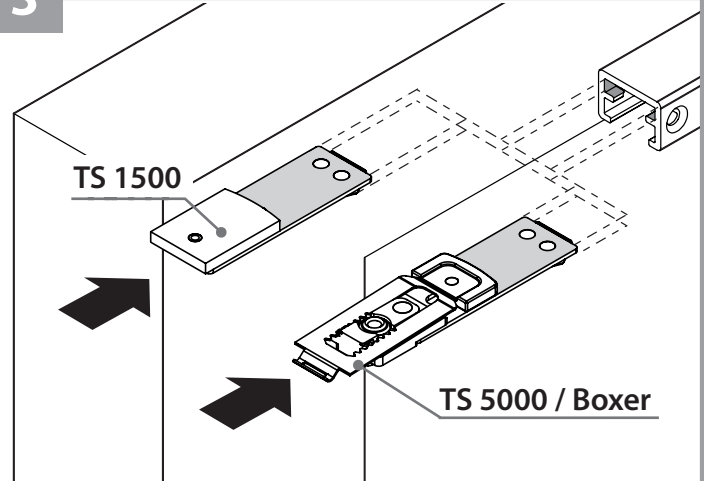

Slides fiksators
Hold-open unit

TS 1500
TS 5000 / Boxer

150812-00

www.sbunpartneri.lv

1

2

Boxer

TS 5000
TS 1500

3

4

Boxer

TS 5000
TS 1500